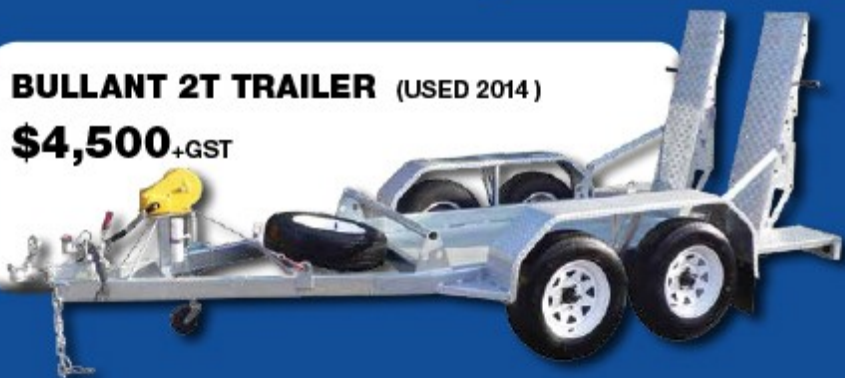

**2006 GENIE
GS1932 GEN 5**
MAJOR INSPECTION 05/2016

$9,750^{+GST}

BULLANT 2T TRAILER (USED 2014)

$4,500^{+GST}