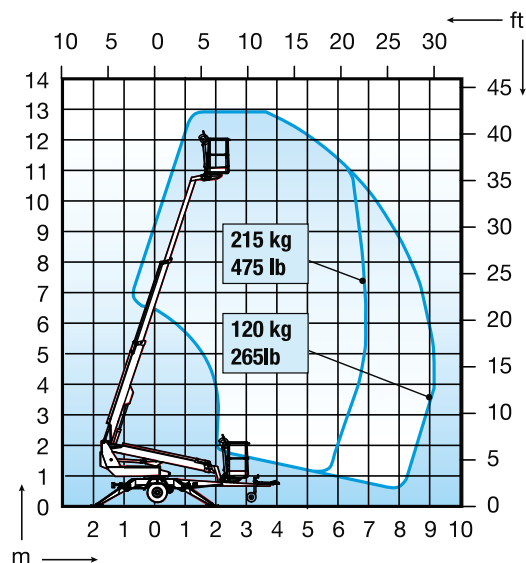

# **DINO** 130T

- Working height 12.9 m
- Telescopic boom – large outreach
- Robust, lightweight, cost-effective

**Access Sales & Spares**

PH: (03) 9312 3835 FX: (03) 9312 3831  
[accesssalesandspares.com](http://accesssalesandspares.com)

### Standard features in DINO 130T:

- Petrol power pack (picture 1)
- Proportional controls
- Best in class 12.9 m working height, 9.1 m outreach
- Continuous rotation of the boom; easy and functional
- Spacious, easy-entry basket; capacity 215 kg
- Large outrigger pads 300 x 300 mm
- Simple, easy to use and maintain

### Technical data

Max. working height	12.90 m
Max. platform height	10.90 m
Max. outreach	9.10 m
Support width	3.80 / 4.20 m
Lifting capacity	215 kg
Basket size	0.70 x 1.30 m
Boom rotation	cont.
Boom control	proport.
Transport length	5.96 m
Transport width	1.78 m
Transport height	2.16 m
Weight	1635 kg
Petrol power pack	std
Electro motor	opt.
Basket rotation 90°	opt.
Driving system	opt.
AC socket in the basket	opt.
Gradeability	25 %